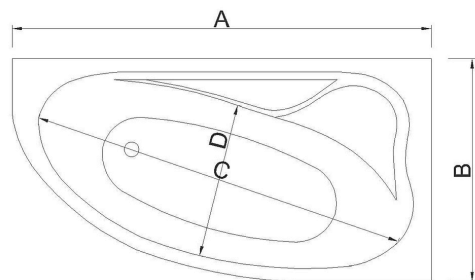

WAVE AMWAJ

تصميم ركني بواجهة منحوتة
ثلاثية الأبعاد تحاكي الأمواج.
يتمج كفاءة استغلال الزوايا مع
عمق بصري ديناميكي، ويحتوي
على مساحة جلوس مدمجة لتعزيز
الراحة الوظيفية.

WAVE AMWAJ A corner
configuration featuring a
high-relief 3D wave apron.
It optimizes spatial utility
while introducing dynamic
texture and an integrated
seat for enhanced comfort.