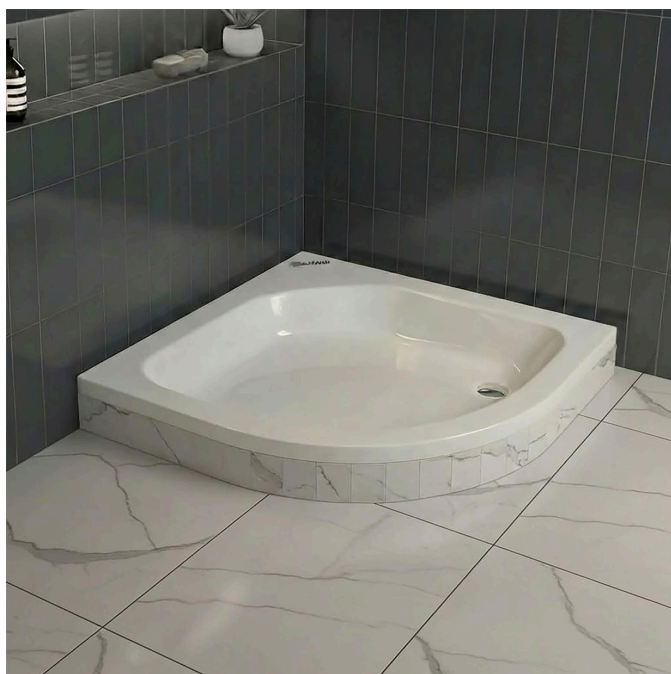

OCEAN A grand-scale corner bathtub designed to provide a sense of absolute freedom and luxury. Its expansive interior and integrated seating offer a spa-like experience, serving as a majestic centerpiece for spacious, high-end bathroom suites.

Colors Available

قدم مربع عادي

Size (cm)	70 x 70
Size (cm)	80 x 80

قدم مربع جانب

Size (cm)	70 x 70
Size (cm)	80 x 80
Size (cm)	90 x 90

Colors Available

قدم زاوية عادي

Size (cm)	70 x 70
Size (cm)	80 x 80
Size (cm)	90 x 90